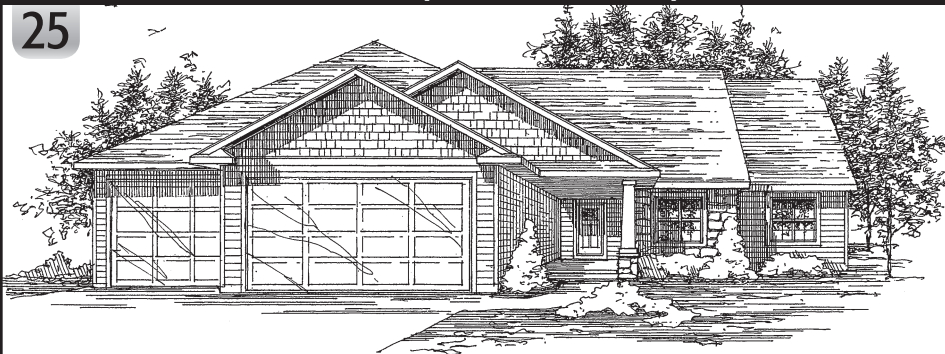

# 1129 Bobby Court, Kimberly

25

- 1,623 sq. ft. ranch
- 3 Bedrooms
- 2 Bathrooms
- Decorated
- Staircase in garage

- Lockers
- Mudroom
- Walk-in pantry
- Island with sink
- Corner gas fireplace

- Cathedral ceiling in living room
- First-floor laundry with tub sink
- Tray ceiling in master bedroom
- Dual sink in master bathroom
- Plenty of closet space

## Harwell Homes

Joe Van Mun • (920) 209-2018  
[www.harwellhomes.com](http://www.harwellhomes.com)

From Hwy. 41, exit east on Cty. CE  
– south on Creekview – southeast on  
Albert Way – follow road to Bobby Ct.  
– north on Bobby Ct.