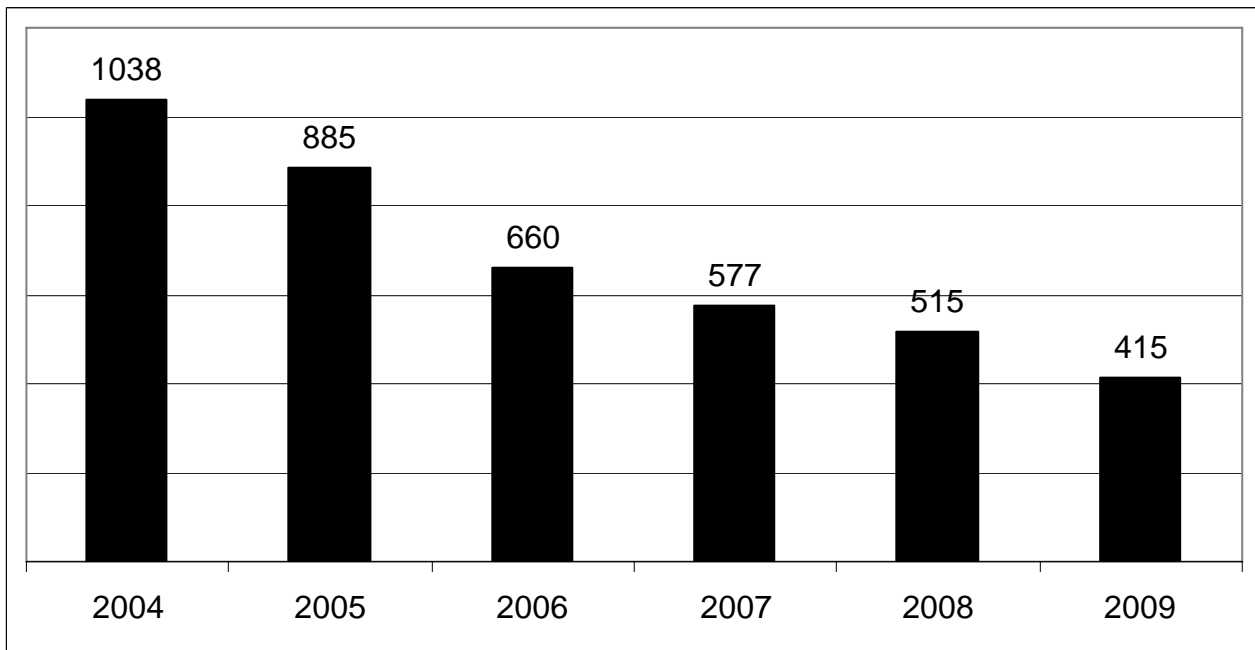

## Fox Cities Area Annual Housing Starts 2004-2009

Source: MTD Marketing of Wisconsin, Inc.

Year-to-date housing starts, compared over time, can provide valuable trend information. The chart above reflects starts in 13 municipalities\* in the Fox Cities area of Wisconsin.

It is unlikely that the number of starts per year will return to 2004 and earlier highs any time soon, but a decrease in the rate of decline of the starts signifies an appropriate and important mix of housing supply and demand in the Fox Cities.